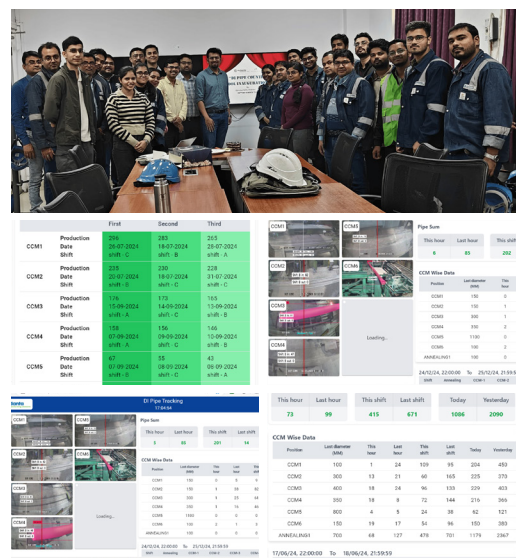

ESL STEEL TRAIL

DEC 2024 | ISSUE 03 | PUBLISHED BY ESL POLICY AND BUSINESS PROMOTION

DI PIPE COUNTING SYSTEM GOES LIVE

KISAN DIWAS CELEBRATIONS

INAUGURATION OF INCENSE STICK MANUFACTURING UNIT

ESL STEEL LIMITED AND BUSINESS PARTNER VESUVIUS DRIVE COMMUNITY EMPOWERMENT THROUGH EDUCATION, HYGIENE AND SUSTAINABILITY INITIATIVES

ESL STEEL LIMITED AND NABARD DRIVE RURAL TRANSFORMATION THROUGH PROJECT WADI

ESL STEEL LIMITED CELEBRATES KISAN DIWAS

VEDANTA ESL ARCHERY ACADEMY'S KULDEEP MAHATO SECURES SPOT ON JHARKHAND STATE TEAM

DI PIPE COUNTING SYSTEM GOES LIVE AT DIP

ESL EMPLOYEES SPREAD CHRISTMAS CHEER AT NANDGHAR

INAUGURATION OF INCENSE STICK MANUFACTURING UNIT UNDER PROJECT JIVIKA

CELEBRATING SUCCESS OF THE FIRST BATCH IN FOOD & BEVERAGE SERVICES