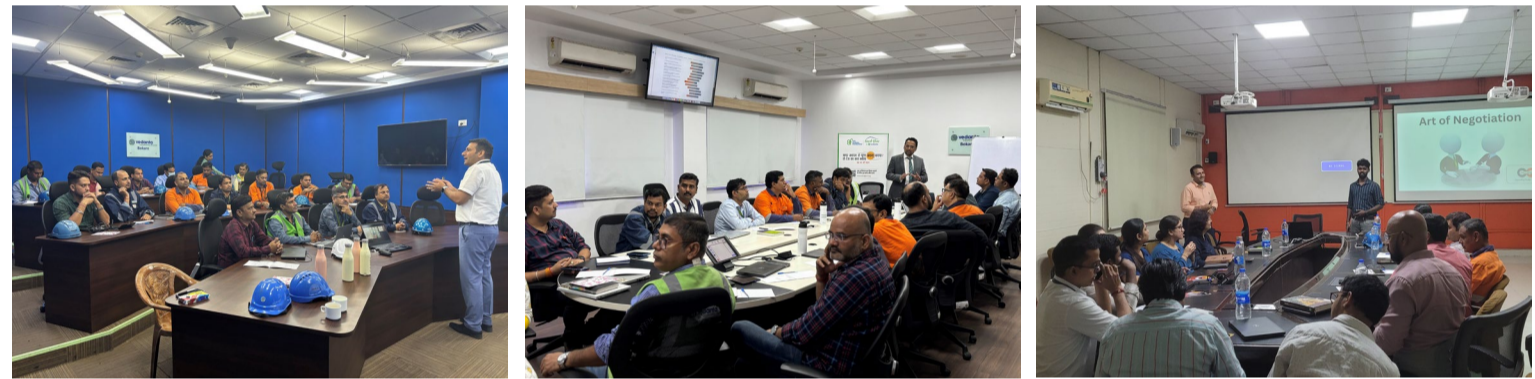

ESL STEEL TRAIL

NOV 2024 | ISSUE 01 | PUBLISHED BY ESL POLICY AND BUSINESS PROMOTION

MONTHLY
TRAINING RECAP

BLOOD
DONATION CAMP

DIWALI
CELEBRATIONS

ESL CSR TEAM HOSTED A SUCCESSFUL BLOOD DONATION CAMP

TRAINING ON VEDANTA COMPETENCIES, ART OF NEGOTIATION, LEADERSHIP STYLES & STRATEGIES AND TRAIN THE TRAINER